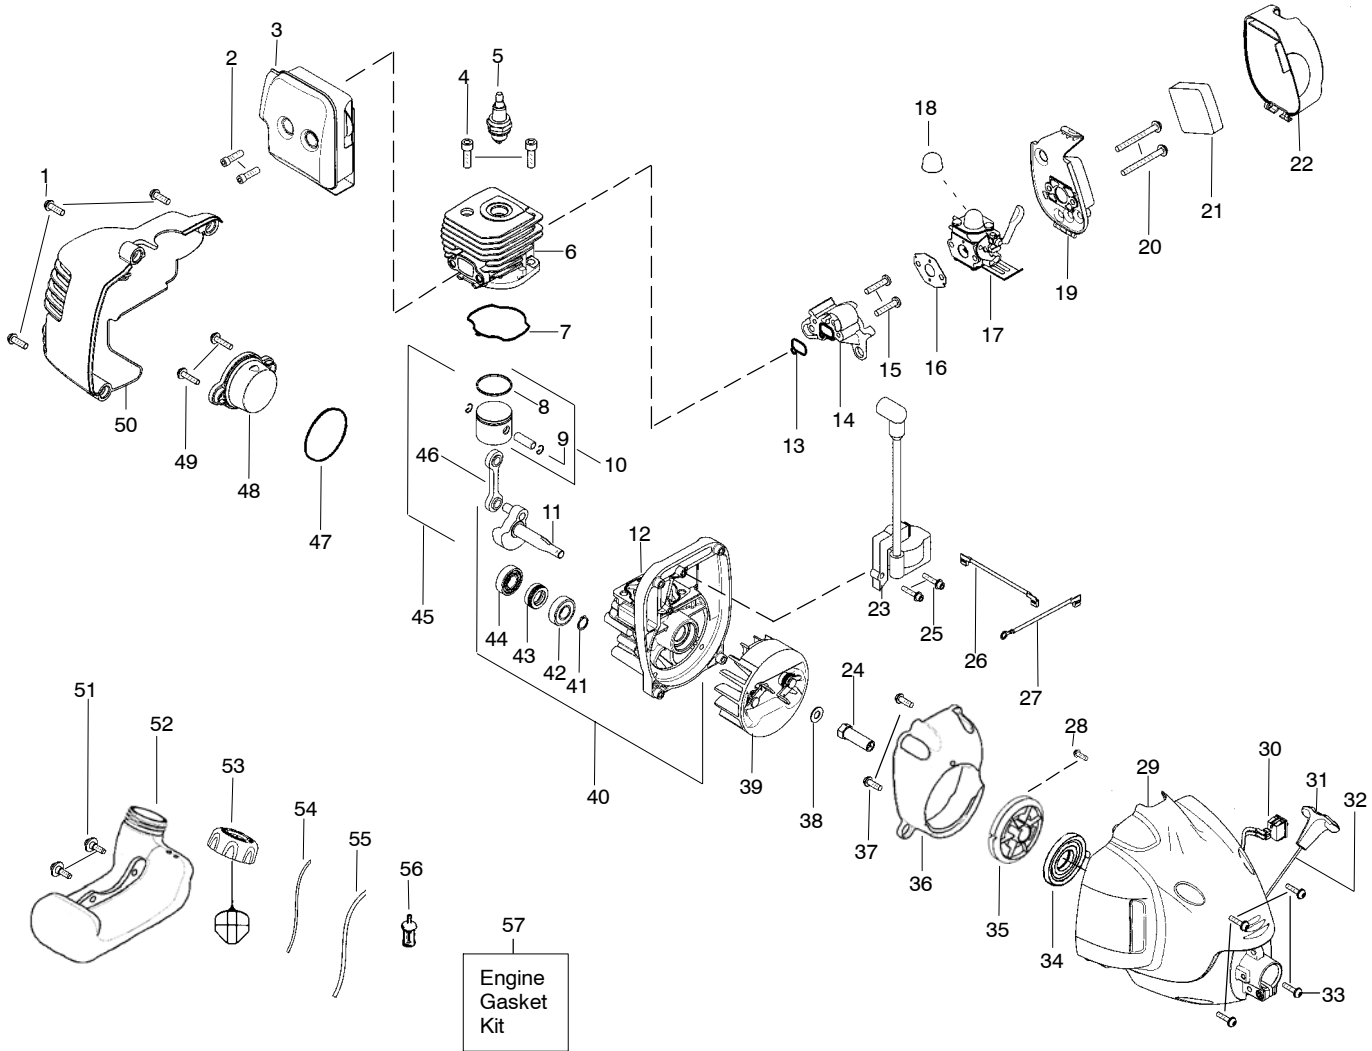

Ref.	Part No.	Description	Ref.	Part No.	Description	Ref.	Part No.	Description
1.	530015880	Screw	20.	530016429	Screw	45.	530071785	Kit-Piston/Rod (Incl. 10,46)
2.	530058982	Bolt-Muffler	21.	530036575	Foam-Air Filter	46.	530069945	Assy-Connecting Rod
3.	530057863	Assy-Muffler/Shield (Incl. 2)	22.	530058912	Cover-Air Box	47.	530071750	O-Ring-C'case (kit)
4.	530015953	Screw-Cylinder	23.	530039234	Ignition Module	48.	530058738	Assy-Plug (incl.47)
5.	952030249	Spark Plug (RCJ 6Y)	24.	530027953	Coupling-Drive	49.	530016386	Screw
6.	530012541	Cylinder	25.	530016357	Screw	50.	530058737	Shroud-Rear
7.	530071750	Seal-Cylinder (kit)	26.	530014663	Assy-Leadwire	51.	530016445	Retainer-Tank
8.	530055120	Piston Ring	27.	530014662	Assy-Ground Wire	52.	530058847	Assy-Fuel Tank (incl. filter, lines & fuel cap)
9.	530015162	Retainer-Piston Pin	28.	530016391	Screw	53.	530058743	Assy-Fuel Cap
10.	530071357	Kit - Piston (Incl. 8, 9)	29.	545008211	Assy.-Fan Hsg	54.	530069247	Kit-Fuel Line (Small)
11.	530012555	Assy-Crankshaft	30.	545081869	Kit-Switch	55.	530069216	Kit-Fuel Line (Large)
12.	530012582	Assy-Crankcase (Incl. 42,43,44)	31.	530058742	Handle-Starter	56.	530095646	Assy-Fuel Pickup
13.	530071750	Seal-Cyl/Carb.(kit)	32.	530071798	Kit - Rope	57.	530071750	Kit-Engine Gasket (Incl. 7,13,16,47)
14.	530057547	Adapter-Carb.	33.	530016386	Screw			Not Shown
15.	530016441	Screw	34.	530042086	Spring-Starter			
16.	530071750	Gasket-Carb. (kit)	35.	530071797	Kit-Starter Pulley			
17.	----	Kit-Carb.	36.	545080601	Baffle			
	530071822	Zama (C1U-W24)	37.	530015880	Screw			
	545081807	Walbro (WT-670)	38.	530015828	Washer-Flat			
			39.	530054115	Assy-Flywheel			
			40.	530071751	Assy-C'case & C'shaft (Incl. 11,12,41)			
			41.	530015941	Retain. Ring-C'shaft			
			42.	530055728	Outer Bearing			
			43.	530019264	Seal			
			44.	530032125	Inner Bearing			
18.	----	Purge Bulb						
	530058709	Zama						
	530035497	Walbro						
19.	530059246	Air Box						

(Note: Repair kits are not available for this carburetor)

✓ = NEW PART NUMBER FOR THIS IPL

* = REFER TO THE SERVICE REFERENCE INDICATED FOR MORE INFORMATION. (LOCATED AT END OF IPL)